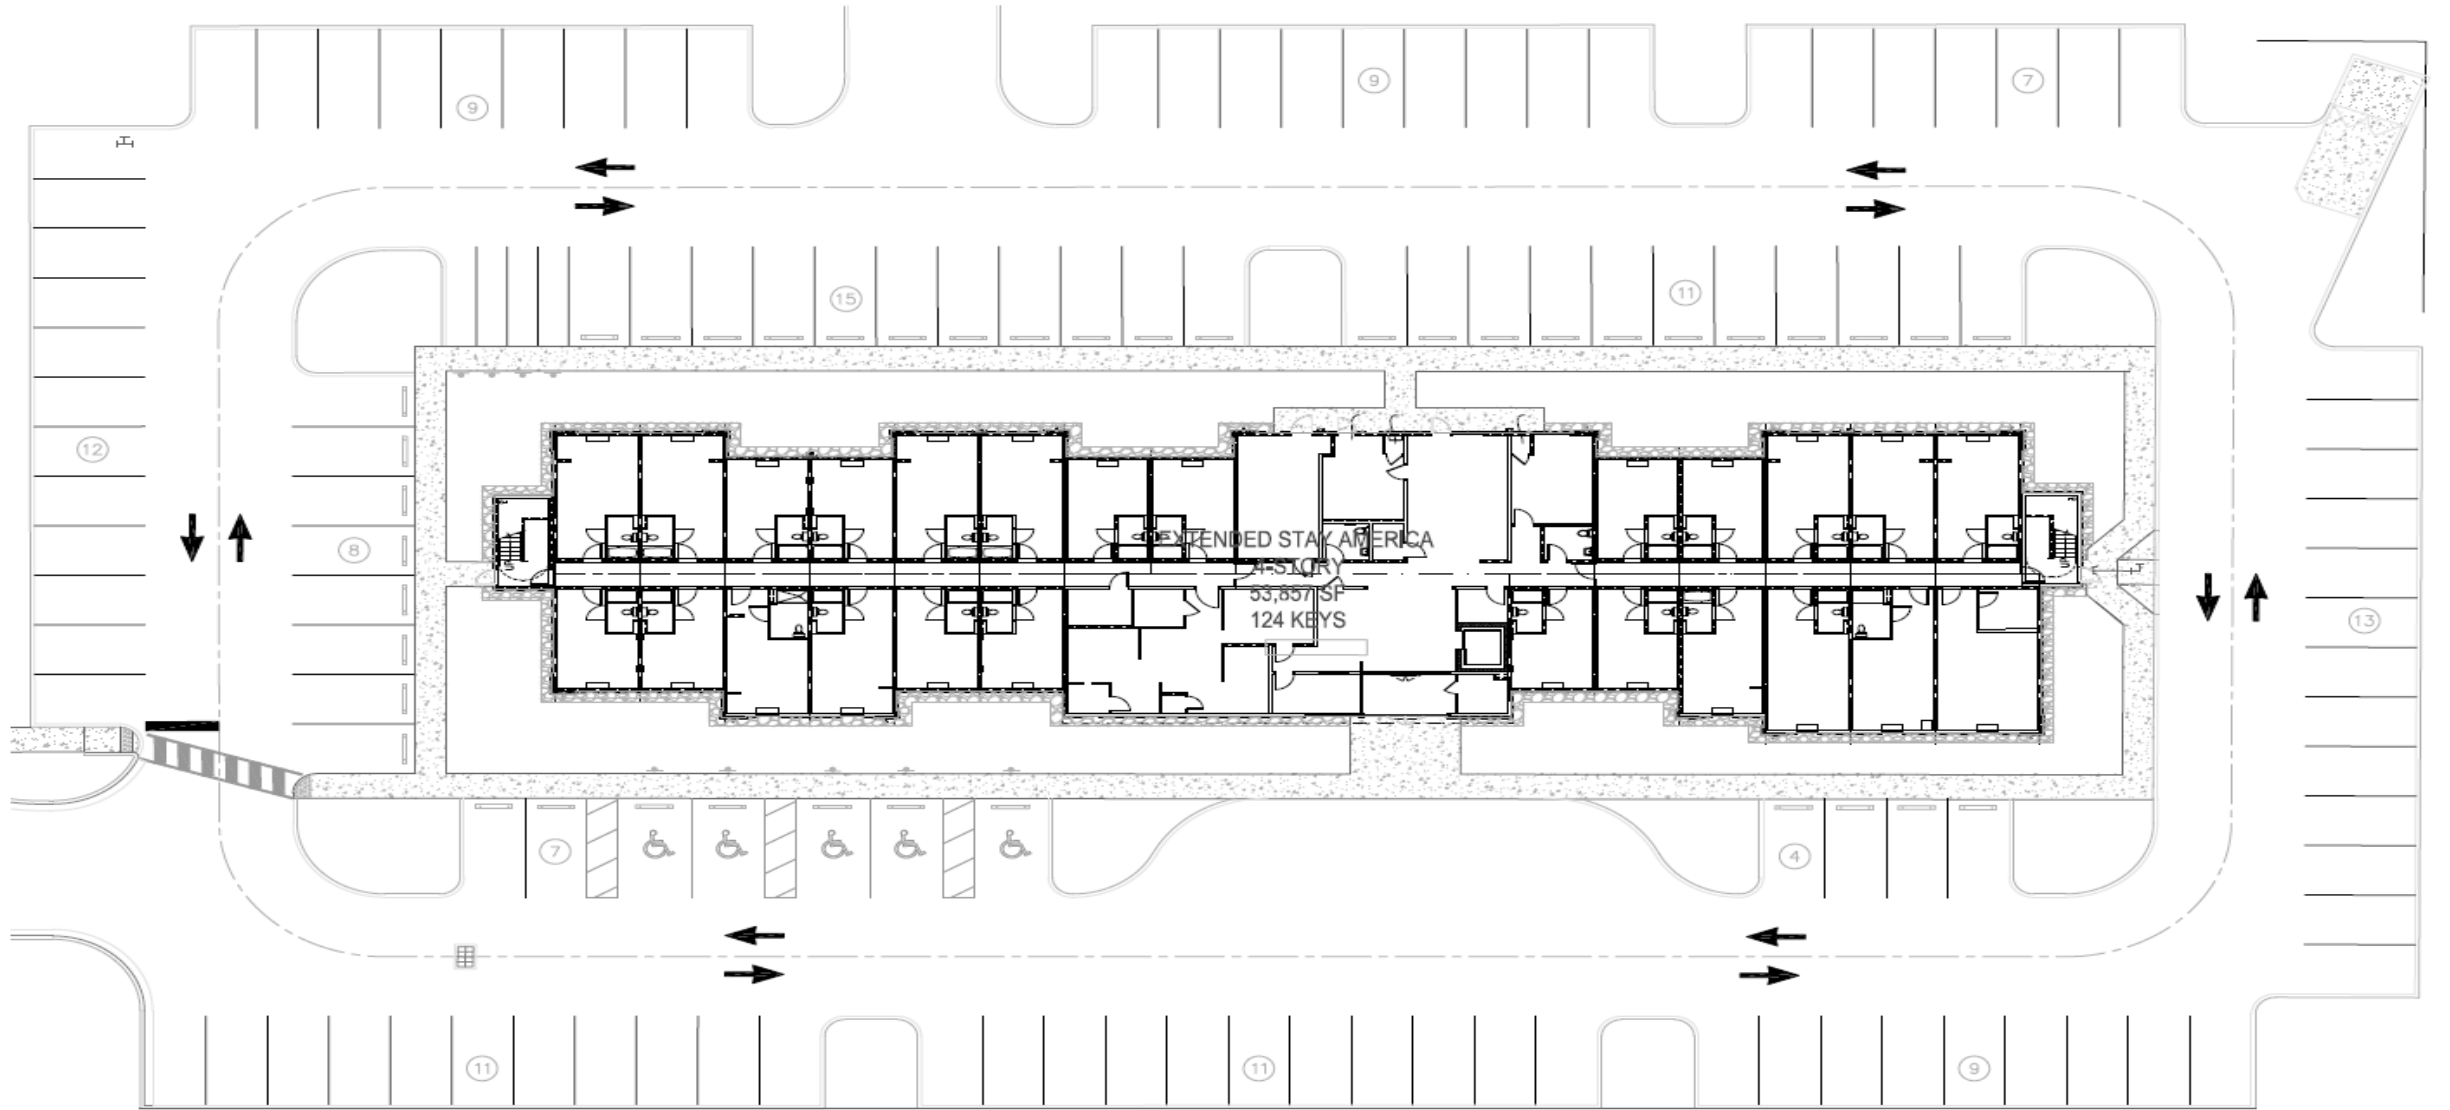

ESA 2.0 – Room Mix– 124 Room | Straight Line Building

	Studio Queen (S-Q) Shower	Superior Studio King (SS-K) Shower	Superior Studio QQ (SS_QQ) Tub	Ideal Studio QQ - Short (IS-QQ-S) Shower	Ideal Studio QQ - Long (IS-QQ-L) Shower	Ideal Studio QQ - Narrow (IS-QQ) Shower	ADA SS-K Tub	ADA SS-QQ Tub	ADA SS-K Roll-In Shower	ADA SS-QQ Roll-In Shower	ADA IS-QQ Roll-In Shower	Totals
LEVEL 1	12	4	5	0	0	1	0	0	1	1	1	25
LEVEL 2	12	5	11	1	1	1	1	1	0	0	0	33
LEVEL 3	12	5	11	1	1	1	1	1	0	0	0	33
LEVEL 4	12	5	11	1	1	1	1	1	0	0	0	33
TOTALS	48	19	38	3	3	4	3	3	1	1	1	124

1 LEVEL TWO PLAN
Scale: N.T.S.

1 LEVEL FOUR PLAN
Scale: N.T.S.

NORTH ELEVATION

EAST ELEVATION

SOUTH ELEVATION

WEST ELEVATION