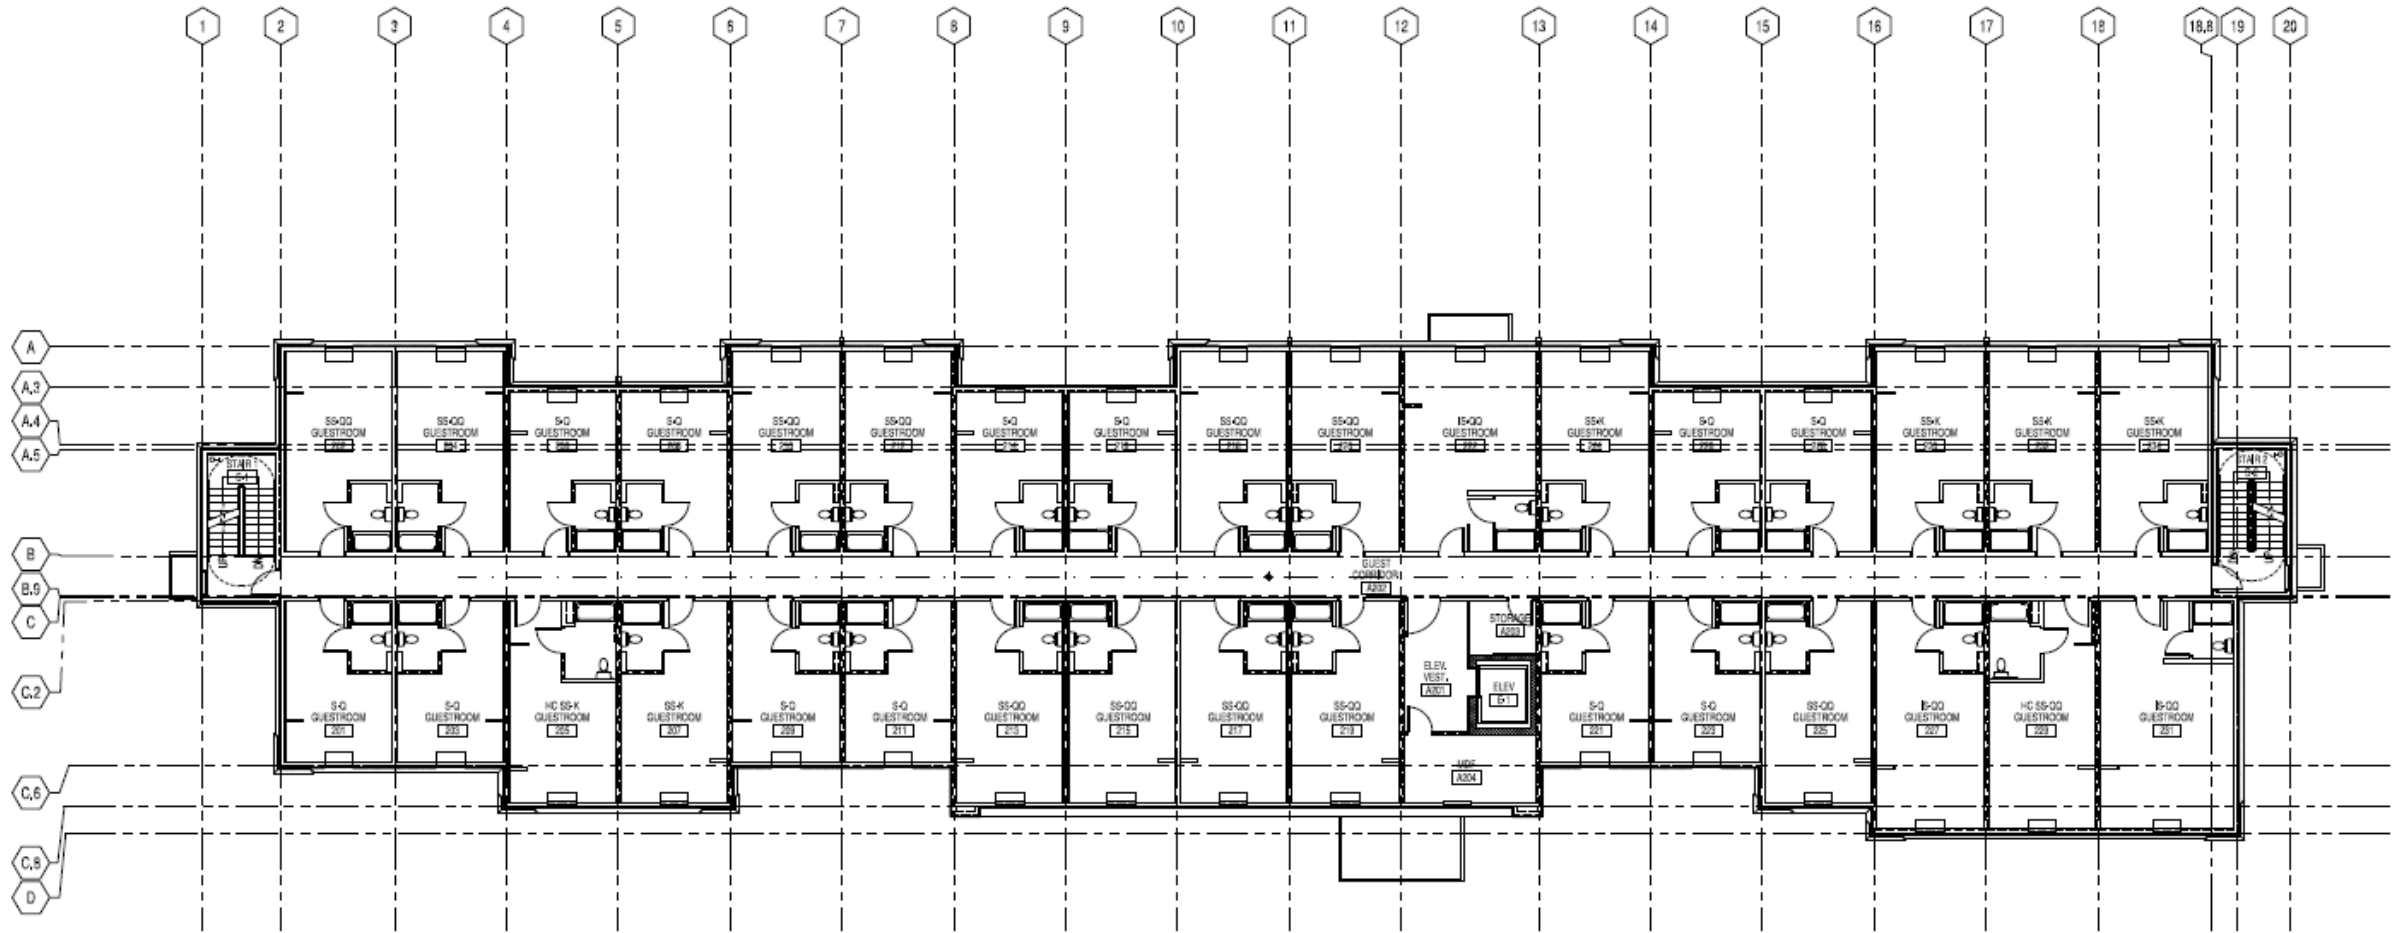

ESA 2.0 – Room Mix– 124 Room | Straight Line Building

	Studio Queen (S-Q) Shower	Superior Studio King (SS-K) Shower	Superior Studio QQ (SS_QQ) Tub	Ideal Studio QQ - Short (IS-QQ-S) Shower	Ideal Studio QQ - Long (IS-QQ-L) Shower	Ideal Studio QQ - Narrow (IS-QQ) Shower	ADA SS-K Tub	ADA SS-QQ Tub	ADA SS-K Roll-In Shower	ADA SS-QQ Roll-In Shower	ADA IS-QQ Roll-In Shower	Totals
LEVEL 1	12	4	5	0	0	1	0	0	1	1	1	25
LEVEL 2	12	5	11	1	1	1	1	1	0	0	0	33
LEVEL 3	12	5	11	1	1	1	1	1	0	0	0	33
LEVEL 4	12	5	11	1	1	1	1	1	0	0	0	33
TOTALS	48	19	38	3	3	4	3	3	1	1	1	124

1 LEVEL TWO PLAN
Scale: N.T.S.

1 LEVEL FOUR PLAN
Scale: N.T.S.

NORTH ELEVATION

EAST ELEVATION

SOUTH ELEVATION

WEST ELEVATION