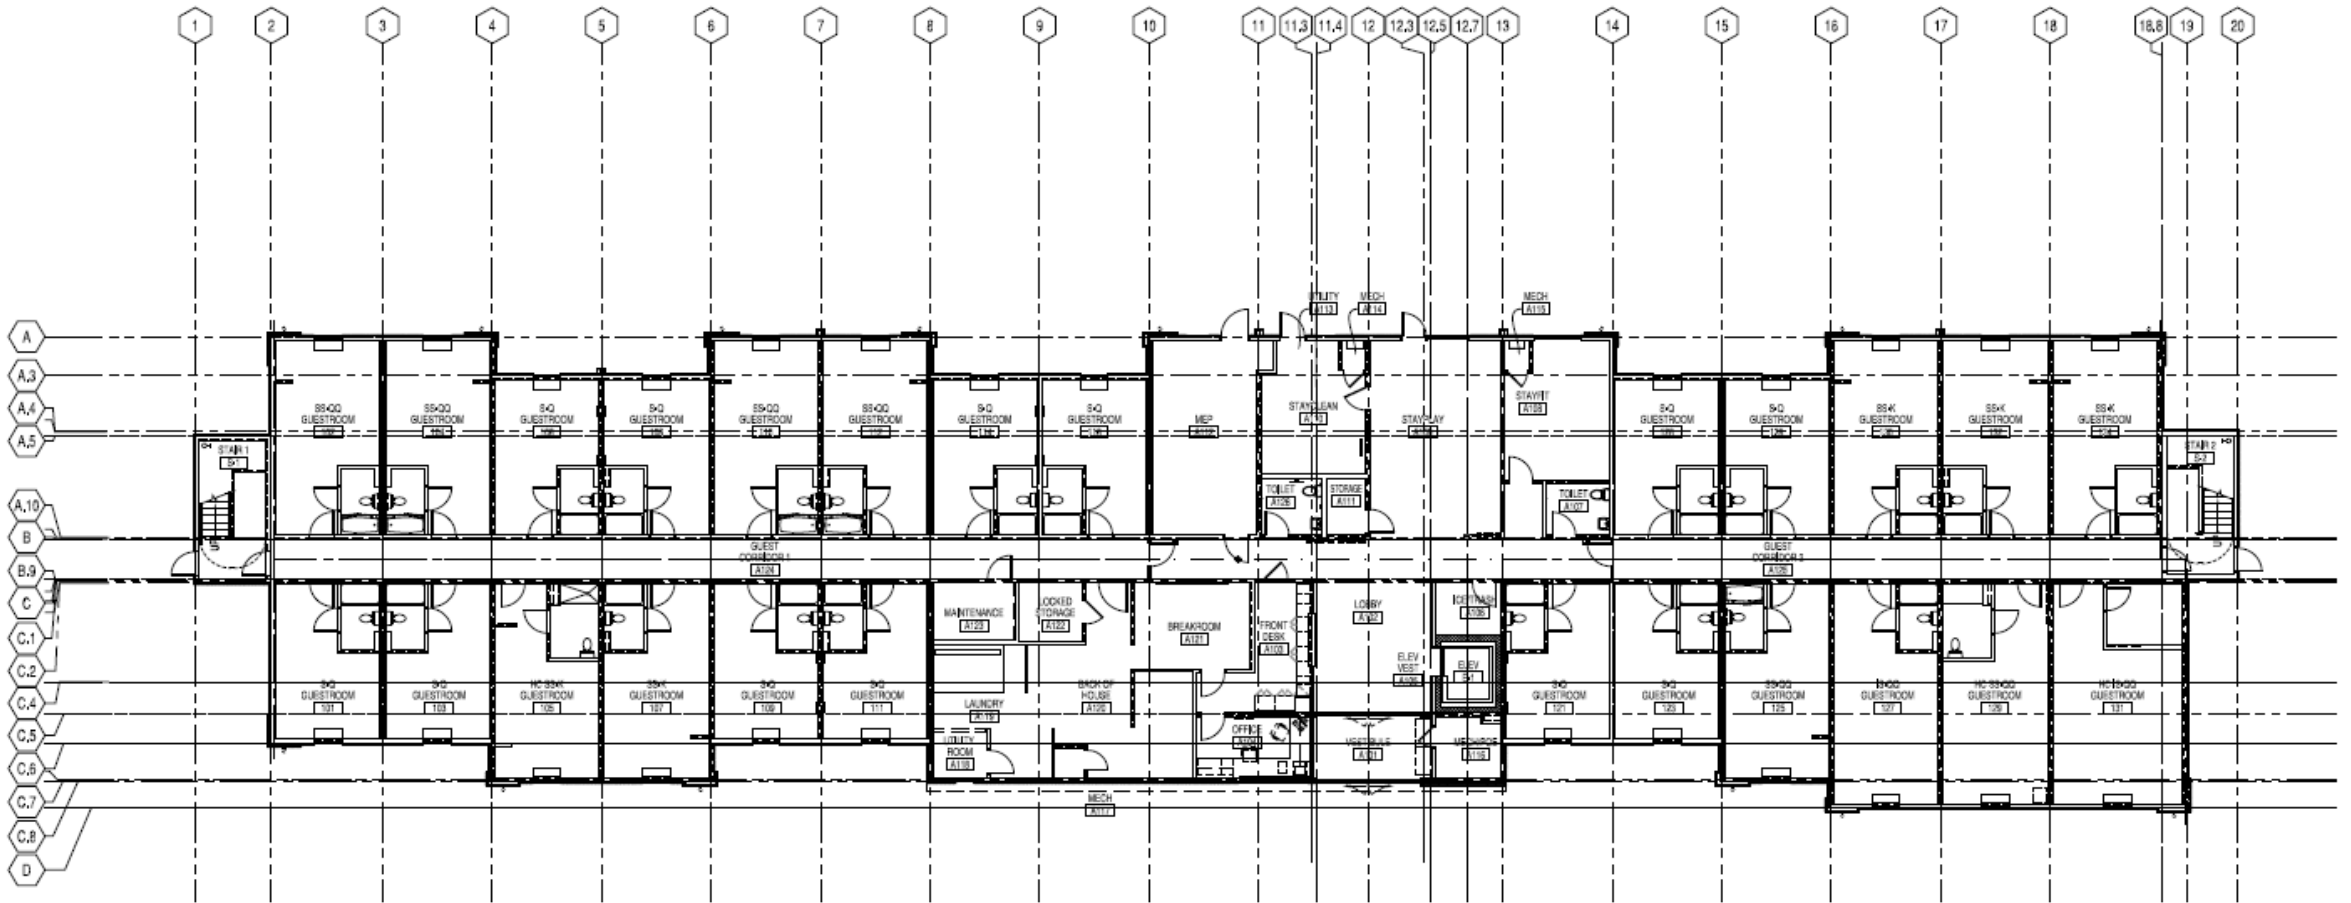

ESA 2.0 – Room Mix– 124 Room | Straight Line Building

	Studio Queen (S-Q) Shower	Superior Studio King (SS-K) Shower	Superior Studio QQ (SS_QQ) Tub	Ideal Studio QQ - Short (IS-QQ-S) Shower	Ideal Studio QQ - Long (IS-QQ-L) Shower	Ideal Studio QQ - Narrow (IS-QQ) Shower	ADA SS-K Tub	ADA SS-QQ Tub	ADA SS-K Roll-In Shower	ADA SS-QQ Roll-In Shower	ADA IS-QQ Roll-In Shower	Totals
LEVEL 1	12	4	5	0	0	1	0	0	1	1	1	25
LEVEL 2	12	5	11	1	1	1	1	1	0	0	0	33
LEVEL 3	12	5	11	1	1	1	1	1	0	0	0	33
LEVEL 4	12	5	11	1	1	1	1	1	0	0	0	33
TOTALS	48	19	38	3	3	4	3	3	1	1	1	124

1 LEVEL TWO PLAN
Scale: N.T.S.

1 LEVEL FOUR PLAN
Scale: N.T.S.

NORTH ELEVATION

EAST ELEVATION

SOUTH ELEVATION

WEST ELEVATION