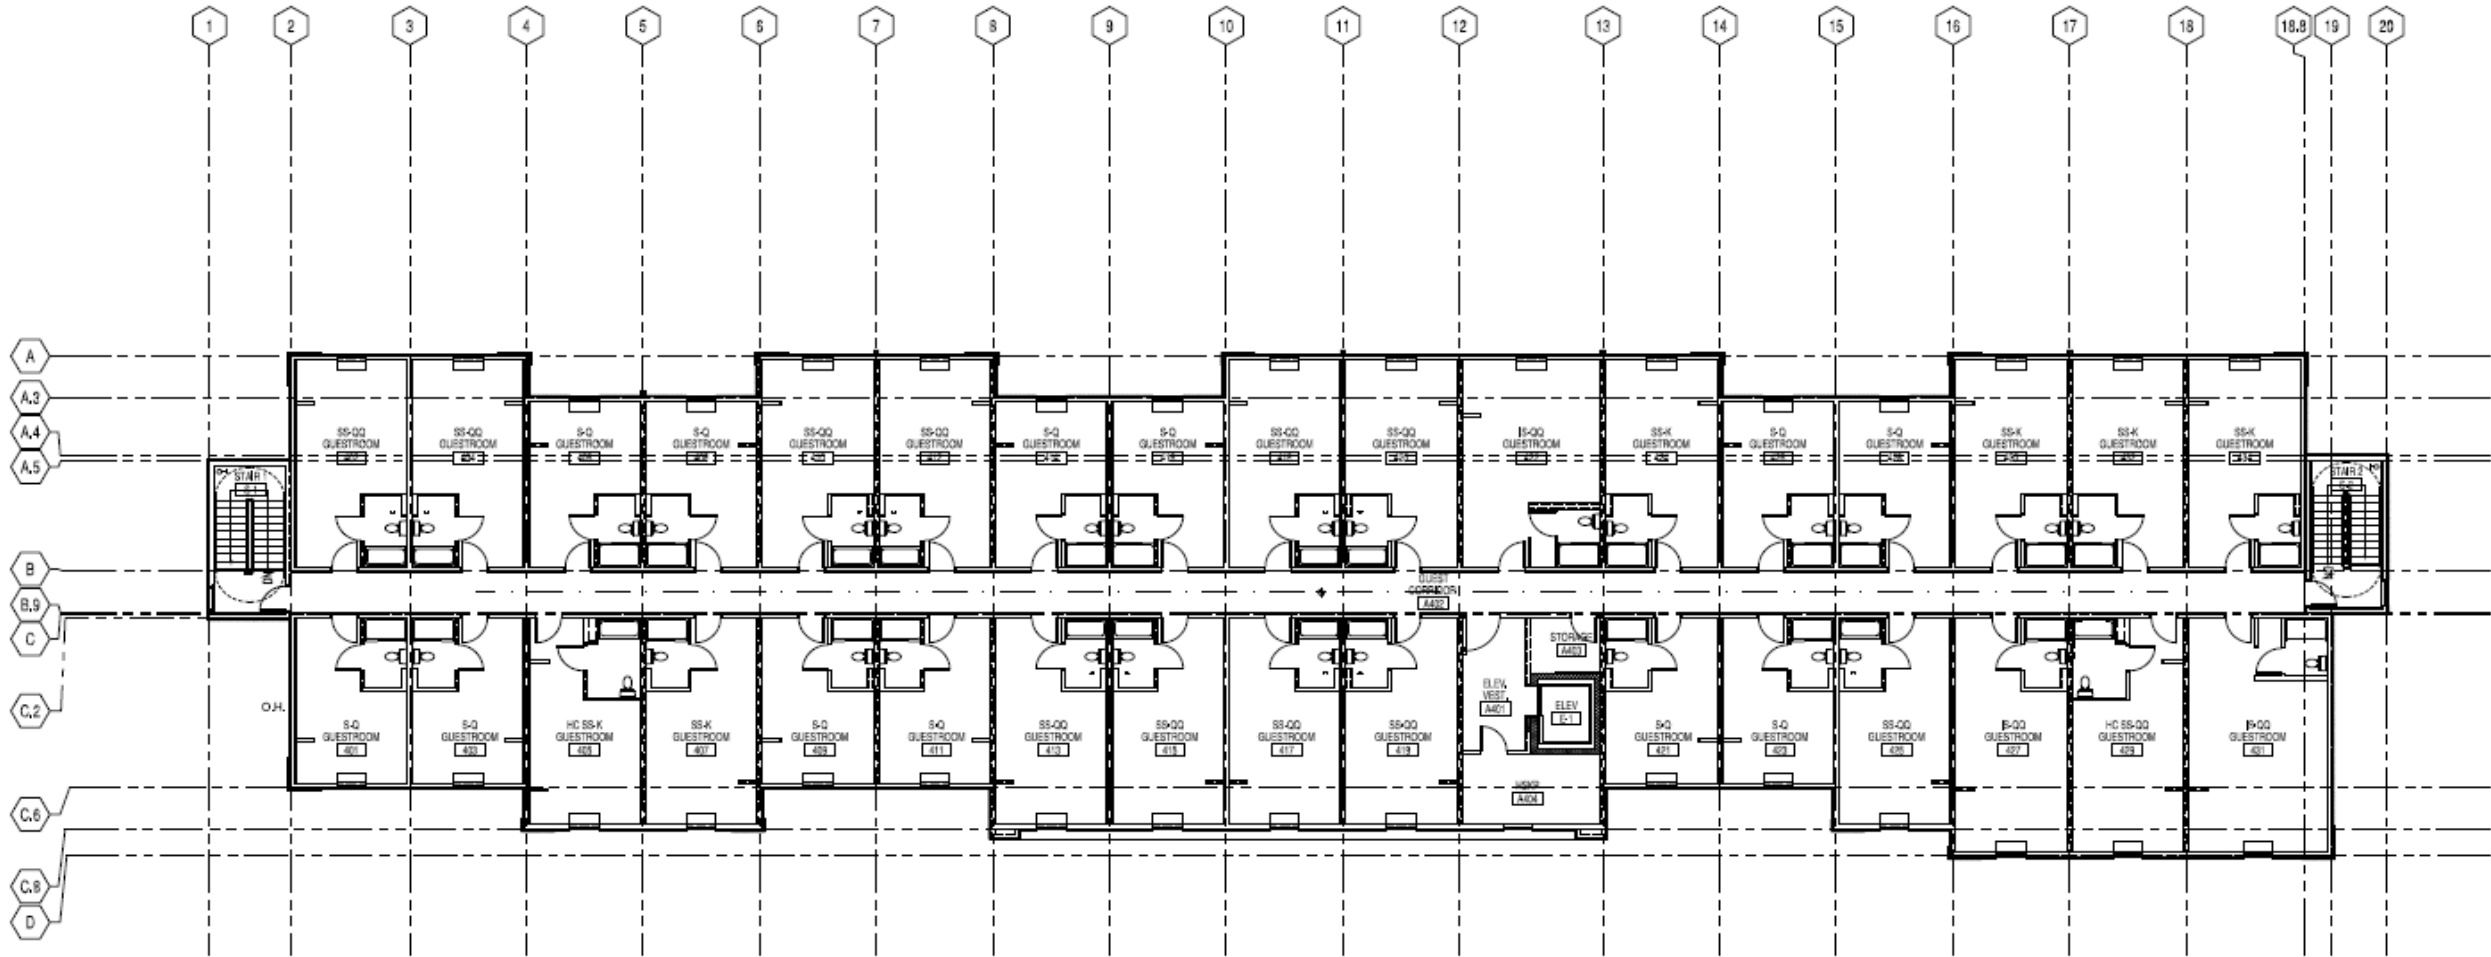

ESA 2.0 – Room Mix– 124 Room | Straight Line Building

	Studio Queen (S-Q) Shower	Superior Studio King (SS-K) Shower	Superior Studio QQ (SS_QQ) Tub	Ideal Studio QQ - Short (IS-QQ-S) Shower	Ideal Studio QQ - Long (IS-QQ-L) Shower	Ideal Studio QQ - Narrow (IS-QQ) Shower	ADA SS-K Tub	ADA SS-QQ Tub	ADA SS-K Roll-In Shower	ADA SS-QQ Roll-In Shower	ADA IS-QQ Roll-In Shower	Totals
LEVEL 1	12	4	5	0	0	1	0	0	1	1	1	25
LEVEL 2	12	5	11	1	1	1	1	1	0	0	0	33
LEVEL 3	12	5	11	1	1	1	1	1	0	0	0	33
LEVEL 4	12	5	11	1	1	1	1	1	0	0	0	33
TOTALS	48	19	38	3	3	4	3	3	1	1	1	124

1 LEVEL TWO PLAN
Scale: N.T.S.

1 LEVEL FOUR PLAN
Scale: N.T.S.

NORTH ELEVATION

EAST ELEVATION

SOUTH ELEVATION

WEST ELEVATION