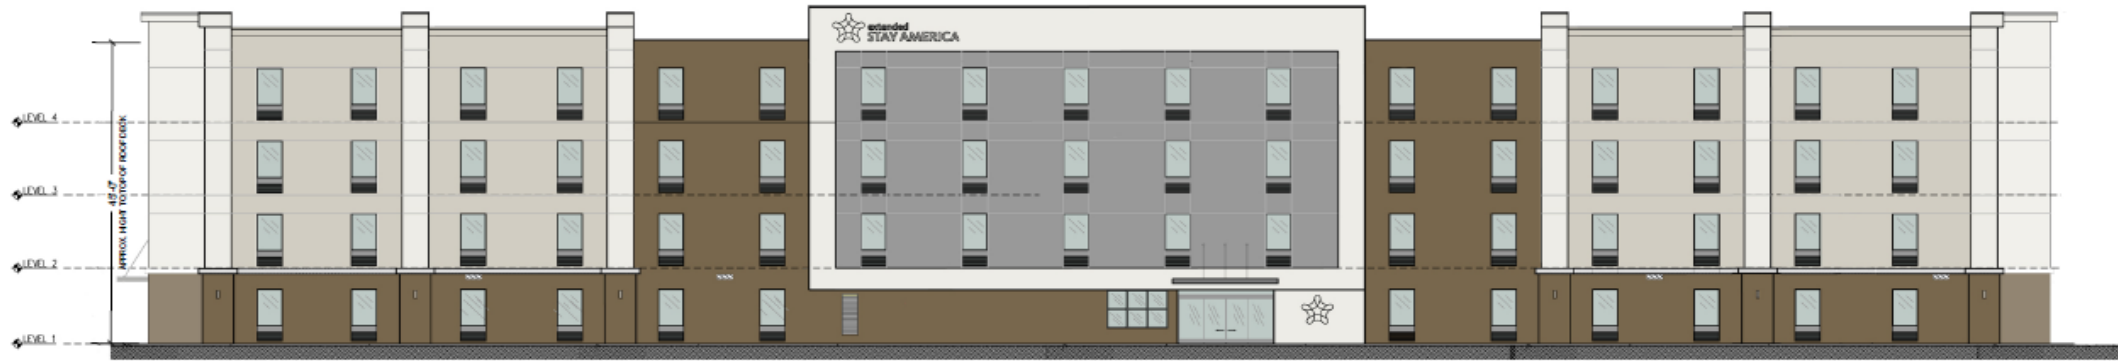

ESA 2.0 – Room Mix– 124 Room | Straight Line Building

	Studio Queen (S-Q) Shower	Superior Studio King (SS-K) Shower	Superior Studio QQ (SS_QQ) Tub	Ideal Studio QQ - Short (IS-QQ-S) Shower	Ideal Studio QQ - Long (IS-QQ-L) Shower	Ideal Studio QQ - Narrow (IS-QQ) Shower	ADA SS-K Tub	ADA SS-QQ Tub	ADA SS-K Roll-In Shower	ADA SS-QQ Roll-In Shower	ADA IS-QQ Roll-In Shower	Totals
LEVEL 1	12	4	5	0	0	1	0	0	1	1	1	25
LEVEL 2	12	5	11	1	1	1	1	1	0	0	0	33
LEVEL 3	12	5	11	1	1	1	1	1	0	0	0	33
LEVEL 4	12	5	11	1	1	1	1	1	0	0	0	33
TOTALS	48	19	38	3	3	4	3	3	1	1	1	124

1 LEVEL TWO PLAN
Scale: N.T.S.

1 LEVEL FOUR PLAN
Scale: N.T.S.

NORTH ELEVATION

EAST ELEVATION

SOUTH ELEVATION

WEST ELEVATION