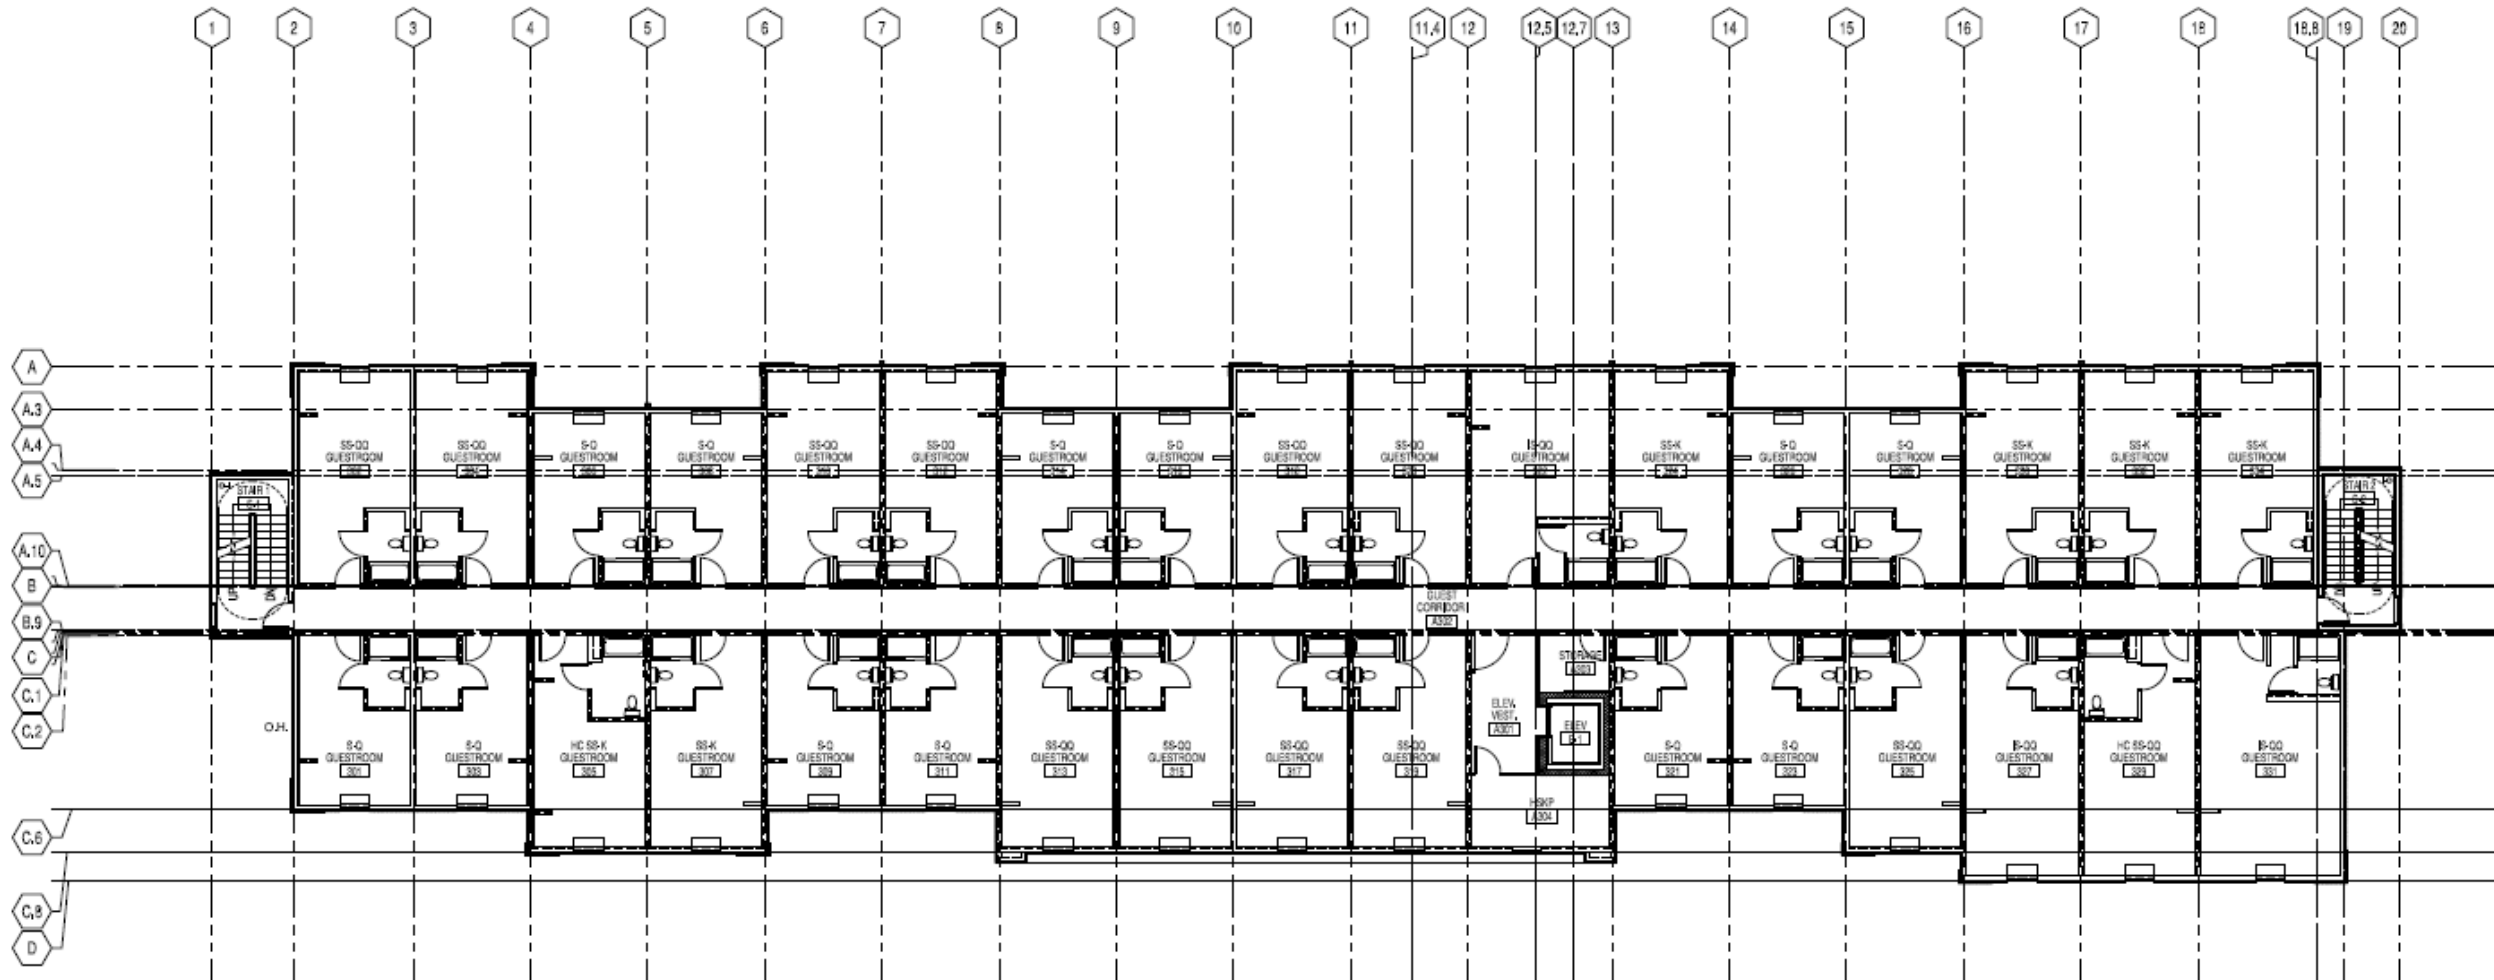

ESA 2.0 – Room Mix– 124 Room | Straight Line Building

	Studio Queen (S-Q) Shower	Superior Studio King (SS-K) Shower	Superior Studio QQ (SS_QQ) Tub	Ideal Studio QQ - Short (IS-QQ-S) Shower	Ideal Studio QQ - Long (IS-QQ-L) Shower	Ideal Studio QQ - Narrow (IS-QQ) Shower	ADA SS-K Tub	ADA SS-QQ Tub	ADA SS-K Roll-In Shower	ADA SS-QQ Roll-In Shower	ADA IS-QQ Roll-In Shower	Totals
LEVEL 1	12	4	5	0	0	1	0	0	1	1	1	25
LEVEL 2	12	5	11	1	1	1	1	1	0	0	0	33
LEVEL 3	12	5	11	1	1	1	1	1	0	0	0	33
LEVEL 4	12	5	11	1	1	1	1	1	0	0	0	33
TOTALS	48	19	38	3	3	4	3	3	1	1	1	124

1 LEVEL TWO PLAN
Scale: N.T.S.

1 LEVEL FOUR PLAN
Scale: N.T.S.

NORTH ELEVATION

EAST ELEVATION

SOUTH ELEVATION

WEST ELEVATION